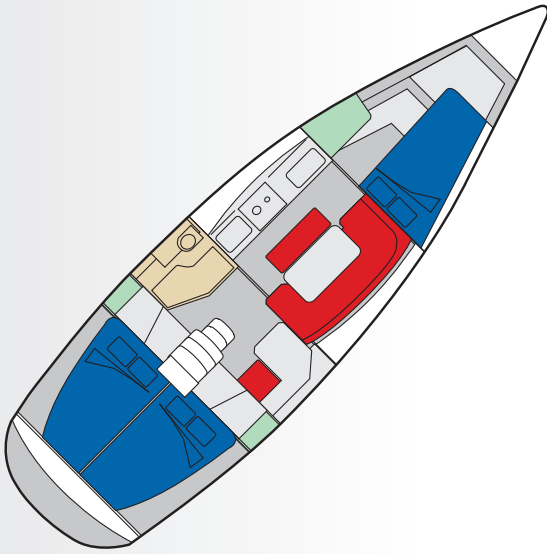

DUFOUR 365 FEELING

Lenght	11,10 m
Beam	3,65 m
Draft	1,70 m
Berths/cab/wc	8/3/1
Sail Area	63,00 mq
Mainsail	full batten
Engine	29 HP/Volvo
Fuel	85 L
Water	265 L

LEGENDA

	BOOTH / BED
	BATHROOM
	SITTING
	CABINET
	KITCHEN

Year/anno	2008
Wc/toilets	1
Electric Windlass/Salpancora elettrico	YES
Autopilot	YES
Gps/ Plotter in Cockpit/ In pozzetto	INSIDE
Radio – cd players - bluetooth	YES
Altoparlanti Esterni/Speakers In Cockpit	YES
Bimini top	YES
Sprayhood	YES
Bow thruster/Elica di prua	NO
Generator	NO
Conditioned Air/ Air condizionata	NO
Fans/Ventilatori	NO
Dinghy rigid bottom / Tender fondo rigido	NORMAL
Usb Socket /Prese usb	NO
ConvertibleDinette /Trasformabile	YES
Sail'sYear/ Anno delle vele	2015
Black water tank/ Serbatoio acque nere	YES
Teak deck / Pozzetto in teak	YES
Electric Winch/ Winch elettrico	NO