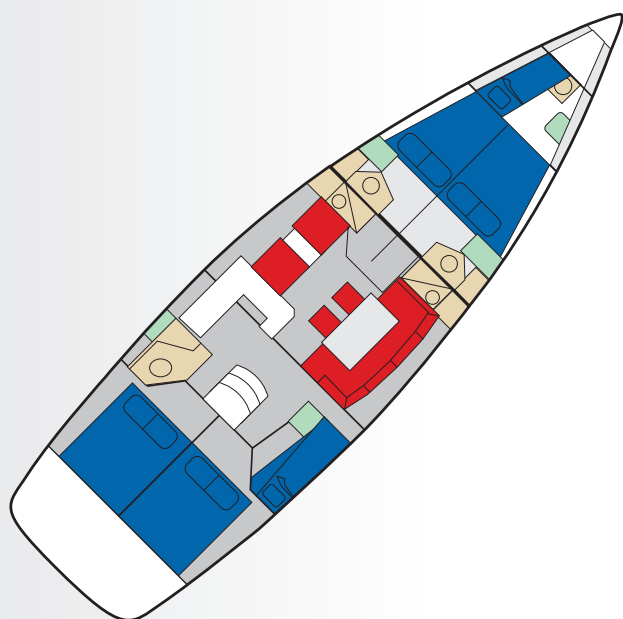

JEANNEAU 53 CLAUDIA

Lenght	16,06 m
Beam	4,77 m
Draft	2,28 m
Berths/cab/wc	12/6/3
Sail Area	132,00 mq
Mainsail	furling
Engine	110 HP/Yanmar
Fuel	240 L
Water	950 L

LEGENDA

	BOOTH / BED
	BATHROOM
	SITTING
	CABINET
	KITCHEN

Year/anno	2010
Wc/toilets	3
Electric Windlass/Salpancora elettrico	YES
Autopilot	YES
Gps/ Plotter in Cockpit/ In pozzetto	YES
Radio - cd players	YES
Altoparlanti Esterni/Speakers In Cockpit	YES
Bimini top	YES
Sprayhood	YES
Bow thruster/Elica di prua	YES
Generator	NO
Conditioned Air/ Air condizionata	NO
Fans/Ventilatori	NO
Dinghy rigid bottom / Tender fondo rigido	NORMAL
Usb Socket /Prese usb	1 IN DINETTE
ConvertibleDinette /Trasformabile	NO
Sail'sYear/ Anno delle vele	MAIN SAL 2017
Black water tank/ Serbatoio acque nere	YES
Teak deck / Pozzetto in teak	YES
Electric Winch/ Winch elettrico	NO
Refitting teak deck	2019
Refitting bimini + sprayhhod	2020
Ganoa year 2010	