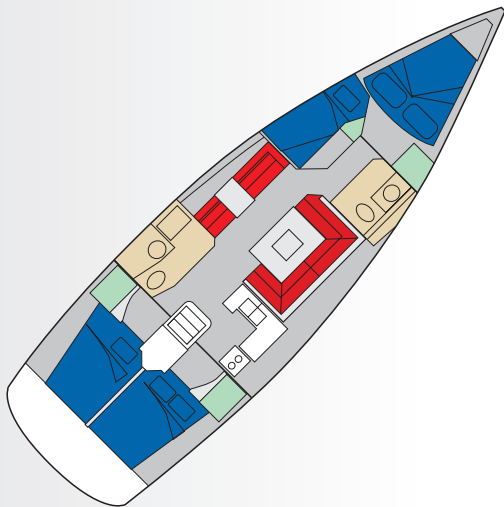

SUN ODYSSEY 439 MIRA

Lenght	13,34 m
Beam	4,24 m
Draft	2,20 m
Berths/cab/wc	10/4/2
Sail Area	93,30 mq
Mainsail	full batten
Engine	54 HP/Yanmar
Fuel	200 L
Water	530 L

LEGENDA

	BOOTH / BED
	BATHROOM
	SITTING
	CABINET
	KITCHEN

Year/anno	2013
Wc/toilets	2 ELECTRICTOILETS
Electric Windlass/Salpancora elettrico	YES
Autopilot	YES
Gps/ Plotter in Cockpit/ In pozzetto	INSIDE
Radio - bluetooth, Aux, Usb	YES NO CD PLAYER
Altoparlanti Esterni/Speakers In Cockpit	YES
Bimini top	YES
Sprayhood	YES
BBow thruster/Elica di prua	NO
Generator	NO
Conditioned Air/ Air condizionata	NO
Fans/Ventilatori	YES
Dinghy rigid bottom / Tender fondo rigido	NORMAL
Usb Socket /Prese usb	1 IN DINETTE
ConvertibleDinette /Trasformabile	YES
Sail'sYear/ Anno delle vele	2013
Black water tank/ Serbatoio acque nere	YES
Teak deck / Pozzetto in teak	YES
Electric Winch/ Winch elettrico	NO