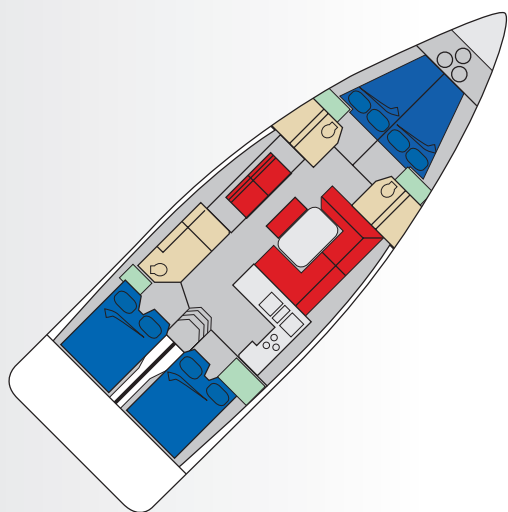

BAVARIA C45 ALNAIR

Lenght	14,44 m
Beam	4,49 m
Draft	2,20 m
Berths/cab/wc	9/4/3
Sail Area	114
Mainsail	furling
Engine	57 HP
Fuel	250 L
Water	650 L

LEGENDA

	BOOTH / BED
	BATHROOM
	SITTING
	CABINET
	KITCHEN

Year/anno	2018
Wc/toilets	3
Electric Windlass/Salpancora elettrico	YES
Autopilot	YES
Gps/ Plotter in Cockpit/ In pozzetto	YES
Radio - cd players - bluetooth	YES
Altoparlanti Esterni/Speakers In Cockpit	YES
Bimini top	YES
Sprayhood	YES
Bow thruster/Elica di prua	YES
Generator	NO
Conditioned Air/ Air condizionata	NO
Fans/Ventilatori	YES
Dinghy rigid bottom / Tender fondo rigido	NORMAL
Usb Socket /Prese usb	YES
ConvertibleDinette /Trasformabile	YES
Sail'sYear/ Anno delle vele	2018
Black water tank/ Serbatoio acque nere	YES
Teak deck / Pozzetto in teak	YES
Electric Winch/ Winch elettrico	YES