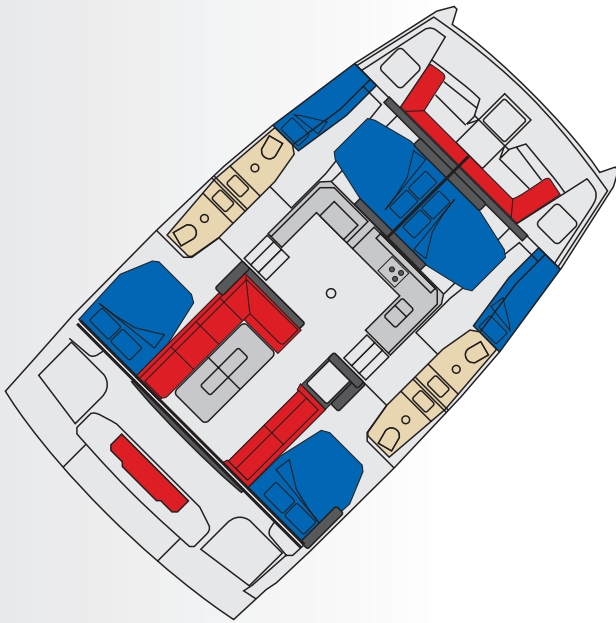

BALI 40 KUMA

LEGENDA

- BOOTH / BED
- BATHROOM
- SITTING
- CABINET
- KITCHEN

Lenght	12,31 m
Beam	6,56 m
Draft	1,1 m
Berths/cab/wc	10+1
Sail Area	101
Mainsail	full batten
Engine	2x40 HP
Fuel	400 L
Water	700 L

Year/anno	2022
Electric toilettes /Wc elettrici	4
Electric Windlass/Salpancora elettrico	YES
Autopilot	YES
Gps/ Plotter in Cockpit/ In pozzetto	YES
Radio - cd players - bluetooth	YES
Speakers In Cockpit/Altoparlanti Esterni	YES
Bimini top	YES
Sprayhood	NO
Bow thruster/Elica di prua	NO
Generator	NO
Air Conditioned/ Air condizionata	NO
Fans/Ventilatori	YES
Dinghy / Tender	YES
Usb Socket /Prese usb	YES
Convertible Dinette /Trasformabile	NO
Sail'sYear/ Anno delle vele	2022
Black water tank/ Serbatoio acque nere	YES
Teak deck / Pozzetto in teak	NO
Electric Winch/ Winch elettrico	YES
Gennaker	optional