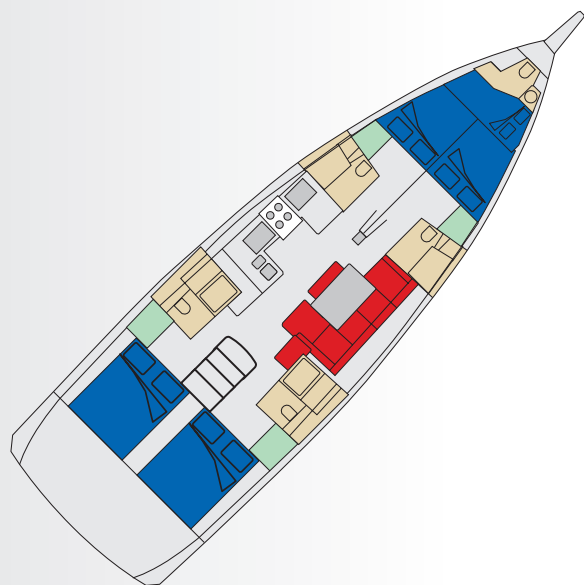

SUN ODYSSEY 490 GIULIA

Lenght	14,80 m
Beam	4,49 m
Draft	2,24 m
Berths/cab/wc	8+2+1/4+1/4+1
Sail Area	110,1 mq
Mainsail	furling
Engine	80 HP
Fuel	240 L
Water	640 L

LEGENDA

-  BOOTH / BED
-  BATHROOM
-  SITTING
-  CABINET
-  KITCHEN

Year/anno	2023
Wc Elettrico/Electric toilets	4 + 1 MANUAL
Electric Windlass/Salpancora elettrico	YES
Autopilot	YES
Gps/ Plotter in Cockpit/ In pozzetto	YES
Radio - cd players - bluetooth	YES
Altoparlanti Esterni/Speakers In Cockpit	YES
Bimini top	YES
Sprayhood	YES
Bow thruster/Elica di prua	YES
Generator	NO
Conditioned Air/ Air condizionata	NO
Fans/Ventilatori	YES
Dinghy rigid bottom / Tender fondo rigido	NORMAL
Usb Socket /Prese usb	YES
Convertible Dinette /Trasformabile	YES
Sail'sYear/ Anno delle vele	2023
Black water tank/ Serbatoio acque nere	YES
Teak deck / Pozzetto in teak	YES
Electric Winch/ Winch elettrico	YES