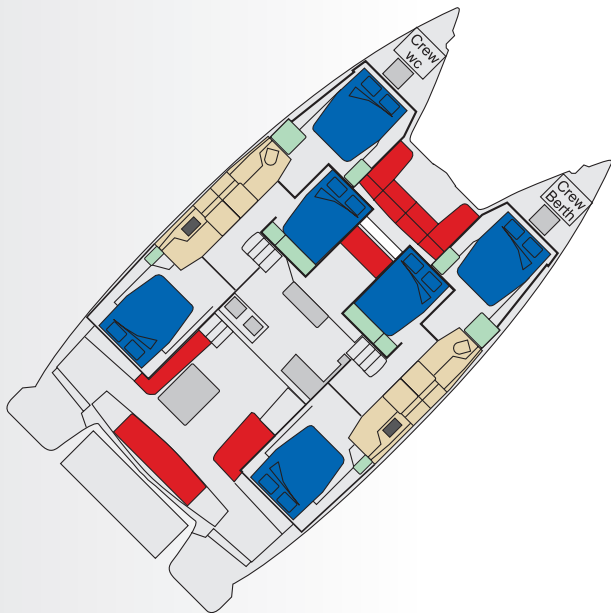

LAGOON 51 LADY G

Lenght	15,35m / 50'4"
Beam	8,10 m/26'7"
Draft	1,40 m / 4'7"
Berths/cab/wc	12/6 / 4
Sail Area	98 m² / 1, 054 sq.ft.
Mainsail	Square top
Engine	2x80 HP
Fuel	1040 L (274 US gal)
Water	830 L (219 US gal)

LEGENDA

	BOOTH / BED
	BATHROOM
	SITTING
	CABINET
	KITCHEN

Year/anno	2024
Wc/toilets	4
Electric Windlass/Salpancora elettrico	YES
Autopilot	YES
Gps/ Plotter in Cockpit/ In pozzetto	YES
Radio - Bluetooth, usb	YES
Altoparlanti Esterni/Speakers In Cockpit	YES
Bimini top	YES
Sprayhood	NO
Bow thruster/Elica di prua	YES
Generator	YES
Conditioned Air/ Air condizionata	YES
Fans/Ventilatori	YES
Dinghy rigid bottom / Tender fondo rigido	YES
Usb Socket /Prese usb	YES CABIN + SALOON
ConvertibleDinette /Trasformabile	NO
Sail'sYear/ Anno delle vele	2024
Black water tank/ Serbatoio acque nere	YES
Teak deck / Pozzetto in teak	YES
Electric Winch/ Winch elettrico	YES