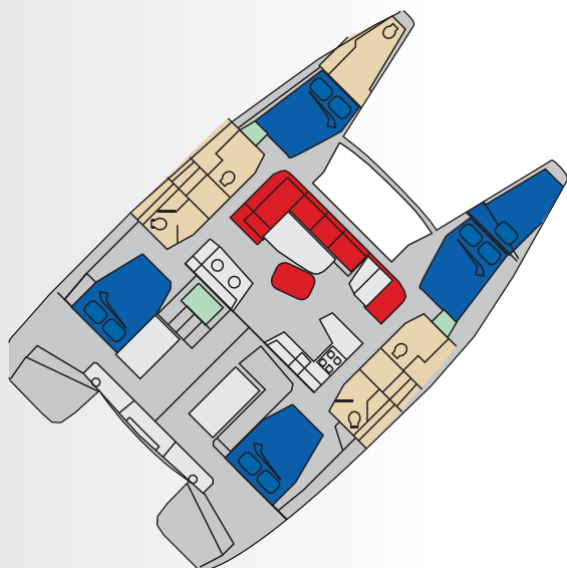

LAGOON 42 LEUCOTEA

Lenght	12,79 m
Beam	7,10 m
Draft	1,25 m
Berths/cab/wc	8+2+1/4+1/4
Sail Area	90
Mainsail	full batten
Engine	2x57 HP
Fuel	600 L
Water	300 L

LEGENDA

	BOOTH / BED
	BATHROOM
	SITTING
	CABINET
	KITCHEN

Year/anno	2019
Electric wc / toilets	YES N. 4
Electric Windlass / Salpancora elettrico	YES
Autopilot	YES
Gps / Plotter in Cockpit / In pozzetto	YES
Radio - Bluetooth, usb	YES NO CD PLAYER
Altoparlanti Esterni / Speakers In Cockpit	YES
Bimini top	YES
Sprayhood	NO
Bow thruster / Elica di prua	NO
Generator	YES OPT
Conditioned Air / Air condizionata	YES OPT
Fans / Ventilatori	YES
Dinghy rigid bottom / Tender fondo rigido	YES
Usb Socket / Prese usb	YES IN EACHCABIN
Convertible Dinette / Trasformabile	YES
Sail's Year / Anno delle vele	2019
Black water tank / Serbatoio acque nere	YES N. 4
Teak deck / Pozzetto in teak	YES
Electric Winch / Winch elettrico	YES
Watermaker/ Dissalatore	YES OPT