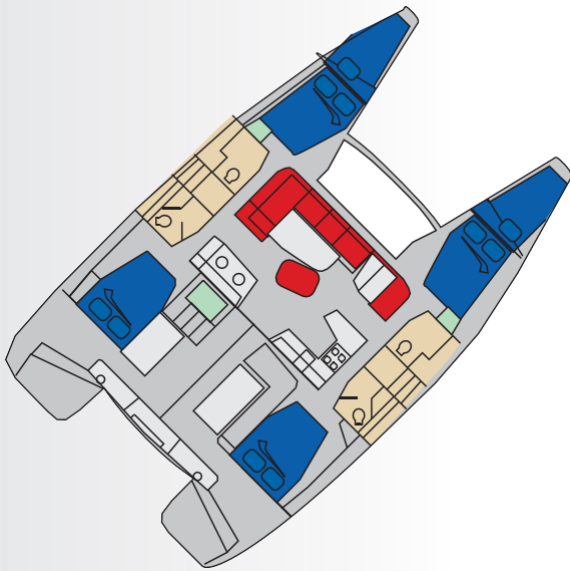

LAGOON 42 MAREPIATTO

LEGENDA

- BOOTH / BED
- BATHROOM
- SITTING
- CABINET
- KITCHEN

Lenght	12,79 m
Beam	7,10 m
Draft	1,25 m
Berths/cab/wc	8+2+2/4+2/4
Sail Area	90
Mainsail	full batten
Engine	2x57 HP
Fuel	600 L
Water	300 L

Year/anno	2019
Wc/toilets	4
Electric Windlass/Salpancora elettrico	YES
Autopilot	YES
Gps/ Plotter in Cockpit/ In pozzetto	YES
Radio - Bluetooth, usb	YES NO CD PLAYER
Altoparlanti Esterni/Speakers In Cockpit	YES
Bimini top	YES
Sprayhood	NO
Bow thruster/Elica di prua	NO
Generator	NO
Conditioned Air/ Air condizionata	NO
Fans/Ventilatori	YES
Dinghy rigid bottom / Tender fondo rigido	YES
Usb Socket /Prese usb	YES IN EACHCABIN
ConvertibleDinette /Trasformabile	YES
Sail'sYear/ Anno delle vele	2019
Black water tank/ Serbatoio acque nere	YES
Teak deck / Pozzetto in teak	NO
Electric Winch/ Winch elettrico	YES