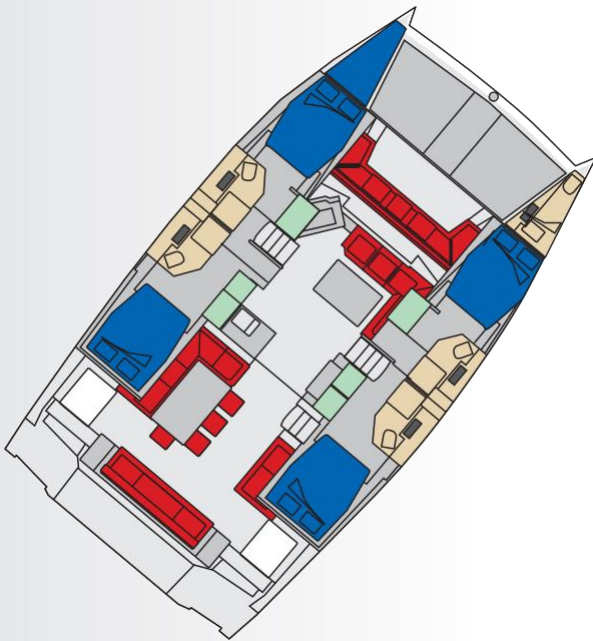

LAGOON 46 FLY BARONE

Lenght	13,99 m
Beam	7,96 m
Draft	1,30 m
Berths/cab/wc	8+2+1/4/4+1
Sail Area	151
Mainsail	full batten
Engine	2x57 HP
Fuel	1040 L
Water	600 L

LEGENDA

	BOOTH / BED
	BATHROOM
	SITTING
	CABINET
	KITCHEN

Year / anno	2020
Electric wc / toilets	YES N. 4
Electric Windlass / Salpancora elettrico	YES
Autopilot	YES
Gps / Plotter in Cockpit / In pozzetto	YES
Radio - Bluetooth, usb	YES NO CD PLAYER
Altoparlanti Esterni / Speakers In Cockpit	YES
Bimini top	YES
Sprayhood	NO
Bow thruster / Elica di prua	NO
Generator	YES OPT
Conditioned Air / Air condizionata	YES OPT
Fans / Ventilatori	YES
Dinghy rigid bottom / Tender fondo rigido	YES
Usb Socket / Prese usb	YES IN EACHCABIN
Convertible Dinette / Trasformabile	YES
Sail's Year/ Anno delle vele	2020
Black water tank / Serbatoio acque nere	YES
Teak deck / Pozzetto in teak	YES
Electric Winch / Winch elettrico	YES
Watermaker/ Dissalatore	YES OPT