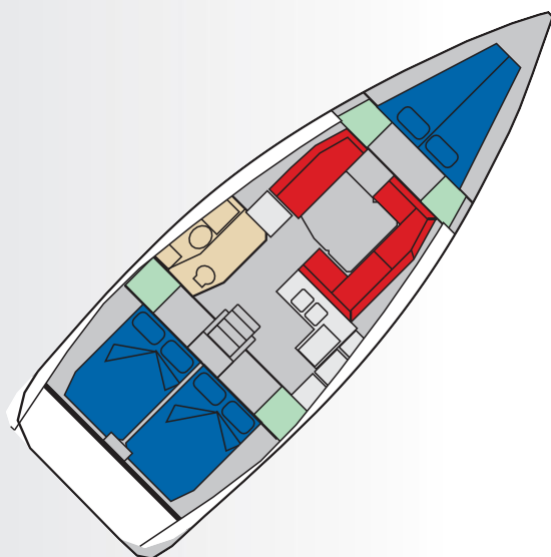

SUN ODYSSEY 379 MINERVA

Lenght	11,34 m
Beam	3,76 m
Draft	2,10 m
Berths/cab/wc	8/3/1
Sail Area	70,00 mq
Mainsail	full batten
Engine	30 HP/Yanmar
Fuel	130 L
Water	200 L

LEGENDA

	BOOTH / BED
	BATHROOM
	SITTING
	CABINET
	KITCHEN

Year/anno	2014
Wc/toilets	1
Electric Windlass/Salpancora elettrico	YES
Autopilot	YES
Gps/ Plotter in Cockpit/ In pozzetto	INSIDE
Radio - usb - aux	YES NO CD PLAYER
Altoparlanti Esterni/Speakers In Cockpit	YES
Bimini top	YES
Sprayhood	YES
Bow thruster/Elica di prua	NO
Generator	NO
Conditioned Air/ Air condizionata	NO
Fans/Ventilatori	NO
Dinghy rigid bottom / Tender fondo rigido	NORMAL
Usb Socket /Prese usb	1 IN DINETTE
Convertible Dinette /Trasformabile	YES
Sail'sYear/ Anno delle vele	2014
Black water tank/ Serbatoio acque nere	YES
Teak deck / Pozzetto in teak	YES
Electric Winch/ Winch elettrico	NO