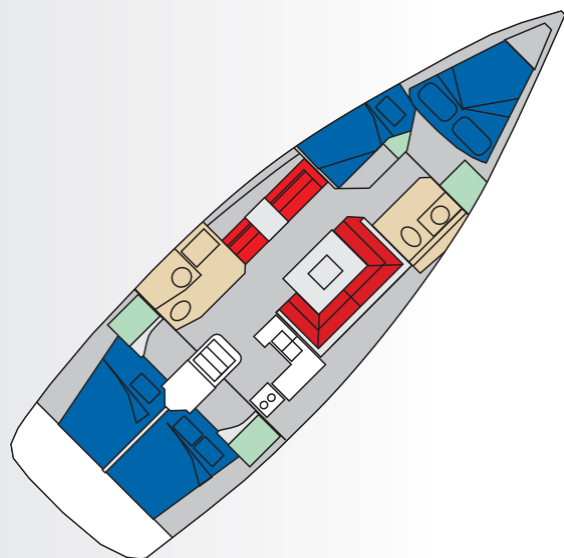

SUN ODYSSEY 439 ROBERTA

Lenght	13,34 m
Beam	4,24 m
Draft	2,20 m
Berths/cab/wc	10/4/2
Mainsail	full batten
Sail Area	93,30 mq
Engine	54 HP/Yanmar
Fuel	200 L
Water	330 L

LEGENDA

	BOOTH / BED
	BATHROOM
	SITTING
	CABINET
	KITCHEN

Year/anno	2012
Wc/toilets	2
Electric Windlass/Salpancora elettrico	YES
Autopilot	YES
Gps/ Plotter in Cockpit/ In pozzetto	INSIDE
Radio - cd players	YES
Altoparlanti Esterni/Speakers In Cockpit	YES
Bimini top	YES
Sprayhood	YES
Bow thruster/Elica di prua	YES
Generator	NO
Conditioned Air/ Air condizionata	NO
Fans/Ventilatori	NO
Dinghy rigid bottom / Tender fondo rigido	NORMAL
Usb Socket /Prese usb	NO
ConvertibleDinette /Trasformabile	YES
Sail'sYear/ Anno delle vele	MAIN SAIL 2017
Black water tank/ Serbatoio acque nere	YES
Teak deck / Pozzetto in teak	YES
Electric Winch/ Winch elettrico	YES
Self tacking jib year	2012